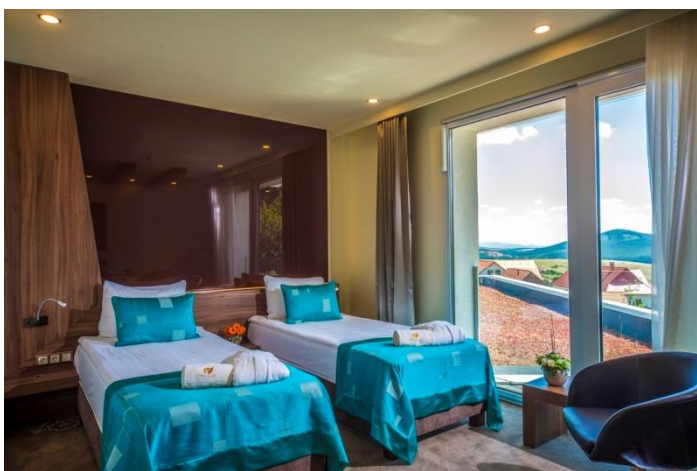

## Castellum Hotel Hollókő ★★★★★ - Hollókő

Hollókő is less than 1 hour's drive from Budapest. Each of the 68 rooms is both exclusive and cosy. The colours of the furniture evoke naturalness and the furnishings ensure maximum comfort.